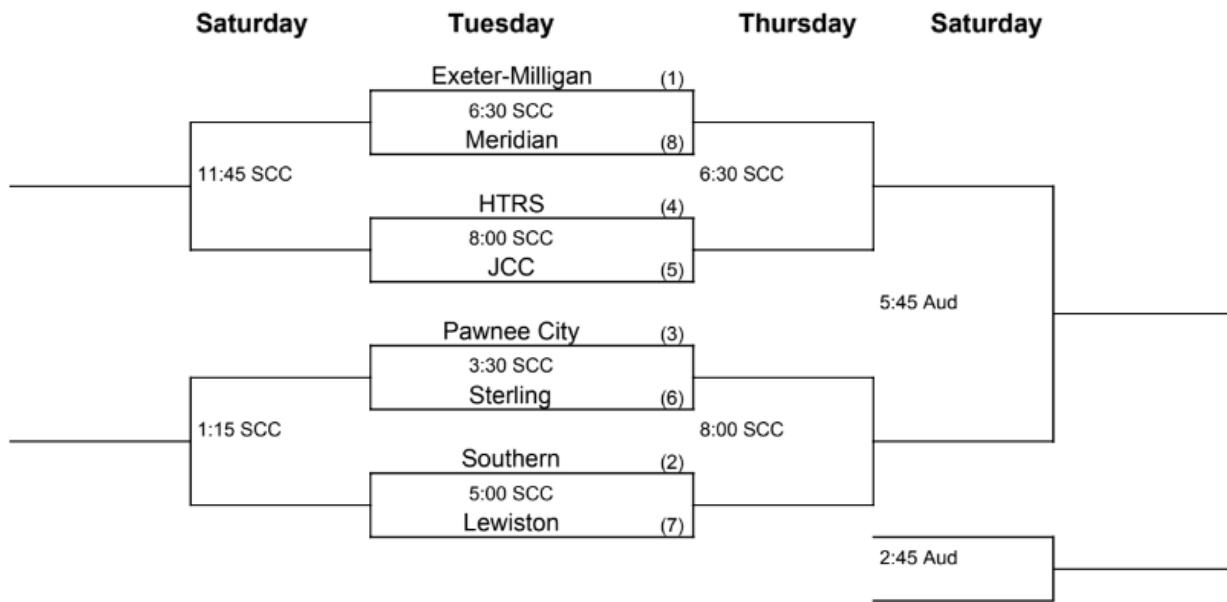

MUDECAS BASKETBALL TOURNAMENT

January 8-13, 2018

BOYS