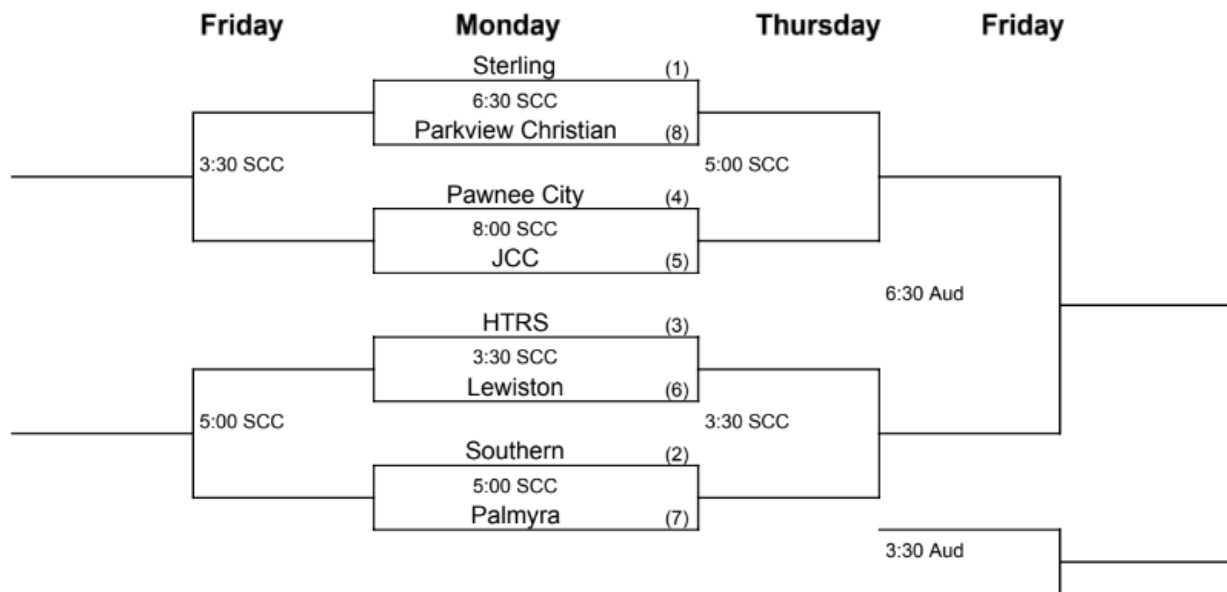

- ✓ **ACT TEST DATE: February 10, 2018**
- **REGISTRATION DEADLINE: January 12, 2018**
- **LATE REGISTRATION DEADLINE: January 13-19, 2018**

MUDECAS BASKETBALL TOURNAMENT

January 8-13, 2018

BOYS

GIRLS

WINNER'S CHOICE RAFFLE