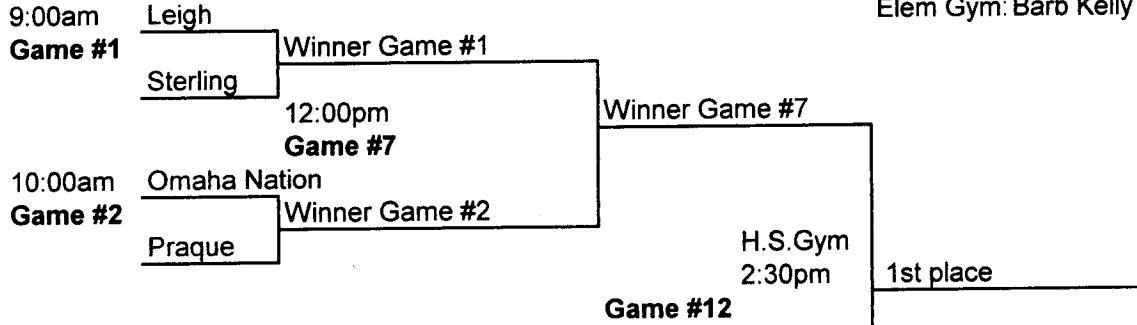

Leigh Volleyball Invite

26-Sep-09

Officials:

HS Gym: K Doug Bartek

Elem Gym: Barb Kelly

HS Gym

Elem Gym

HS gym