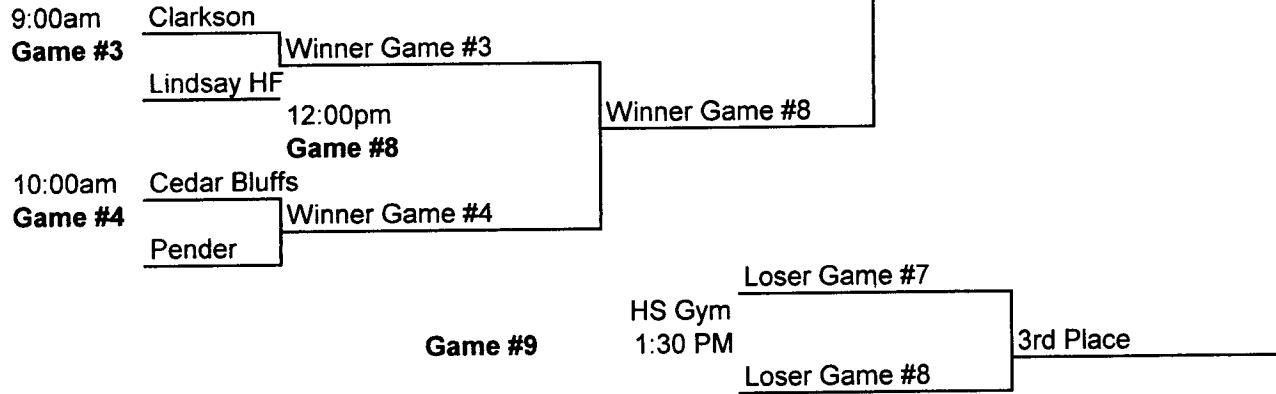

Leigh Volleyball Invite

26-Sep-09

Officials:

HS Gym: K Doug Bartek

Elem Gym: Barb Kelly

HS Gym

Elem Gym

HS gym